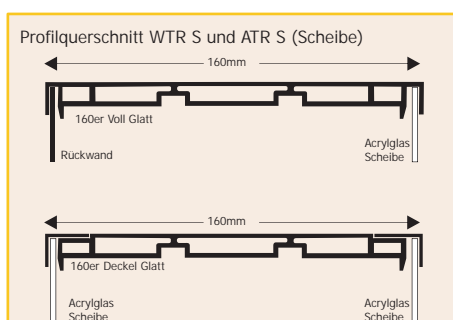

Leuchttransparente Serie S (Scheibe)

Technik WTR S

Zargen aus Aluminium Hohlkammerprofil, verschweißt, silber E6/EV1 eloxiert ohne Aufpreis, Rückwand: Aluminium, 1,5 mm, Ausleuchtung: Leuchtstoffröhren, reinweiß, mit Vorschaltgerät. Beispiel Leistungsaufnahme: WTR 200 x 50 cm = 4 x 36 Watt
Frontscheibe: Acrylglas, 3 mm, weiß lichtdurchlässig.

Light box series S (panel)

Technology

Framework made of aluminium hollow chamber profiles, welded, silver E6/ EV 1 anodised without extra cost, rear panel: aluminium, 1.5 mm, illumination: neon tubes, pure white, with power supply unit. Example of input power: WTR 200 x 50 cm = 4 x 36 Watt. Front panel: acrylic glass, 3 mm, white translucent.

Wandhalter für ATR Wall arm for ATR

Leuchttransparente Serie S (Scheibe)

Technik ATR S

Zargen aus Aluminium Hohlkammerprofil, verschweißt, silber E6/EV1 eloxiert ohne Aufpreis, Ausleuchtung: Leuchtstoffröhren, reinweiß, mit Vorschaltgerät. Beispiel Leistungsaufnahme: WTR 200 x 50 cm = 4 x 36 Watt
Frontscheibe: Acrylglas, 3 mm, weiß lichtdurchlässig.

Wandhalterung: Stahlhalterung, verzinkt

Illuminated sign series S (panel)

Technology ATR S

Framework made of aluminium hollow chamber profiles, welded, silver E6/ EV 1 anodised without extra cost, rear panel: aluminium, 1.5 mm, illumination: neon tubes, pure white, with power supply unit. Example of input power: WTR 200 x 50 cm = 4 x 36 Watt. Front panel: acrylic glass, 3 mm, white translucent.

Wall mounting: steel bracket, galvanised