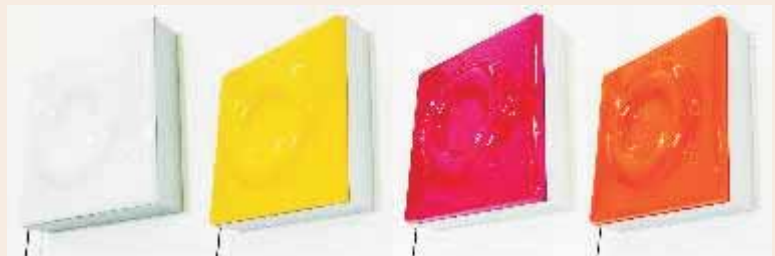

Leuchtransparent
WTR H 3Deco - Einseitig mit Haube

Light box
WTR H 3Deco - single sided with cover