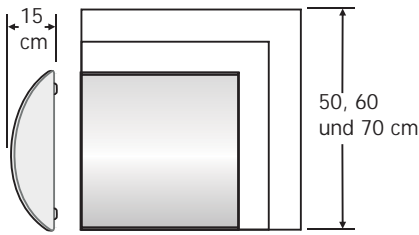

Leuchttransparente Serie K (Konvex)

Technik

Rückwand: Aluminium, 1,5 mm, gekantet, Abstände zur Wand eingestanzt, Ausleuchtung: Leuchtstoffröhren, reinweiß, mit Vorschaltgerät. Beispiel Leistungsaufnahme: WTR 200 x 50 cm = 2 x 36 Watt
Frontscheibe: Acrylglas, 2 mm, weiß lichtdurchlässig.
Seiten: PVC-Kunststoff-Kappen, mit 2 Schrauben befestigt.

Light box series K (convex)

Technology

Rear panel: aluminium, 1.5 mm, cantered, distances to the wall are stamped, illumination: neon tubes, pure white, with power supply unit. Example of input power: WTR 200 x 50 cm = 2 x 36 Watt. Front panel: acrylic glass, 2 mm, white translucent.
Sides: PVC plastic caps, fastened with two screws.