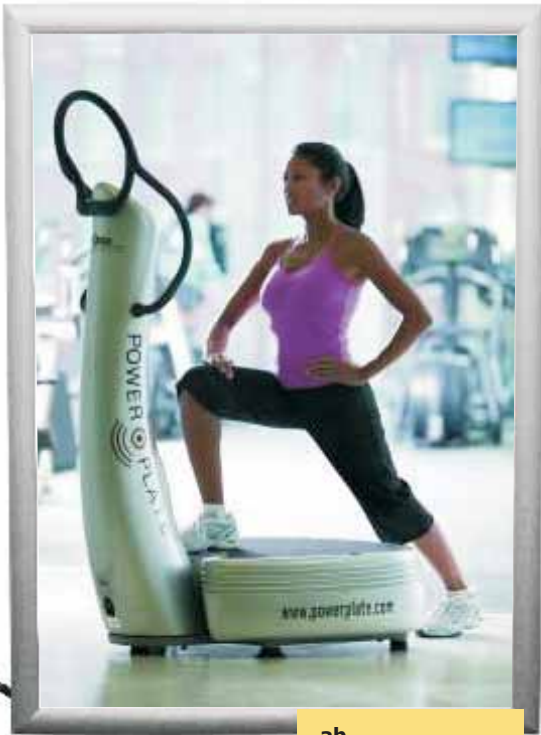

Klapprahmen Slim Light Box

DE Ultraflaches Leuchttransparent mit LED-Technik und Aluminiumklapprahmen in DIN-Formaten. Inklusive Stecker 220V

Snap frame slim light box

EN An ultra-flat illuminated sign with LED technology and an aluminium snap frame in DIN standard formats. Including 220 V plug.